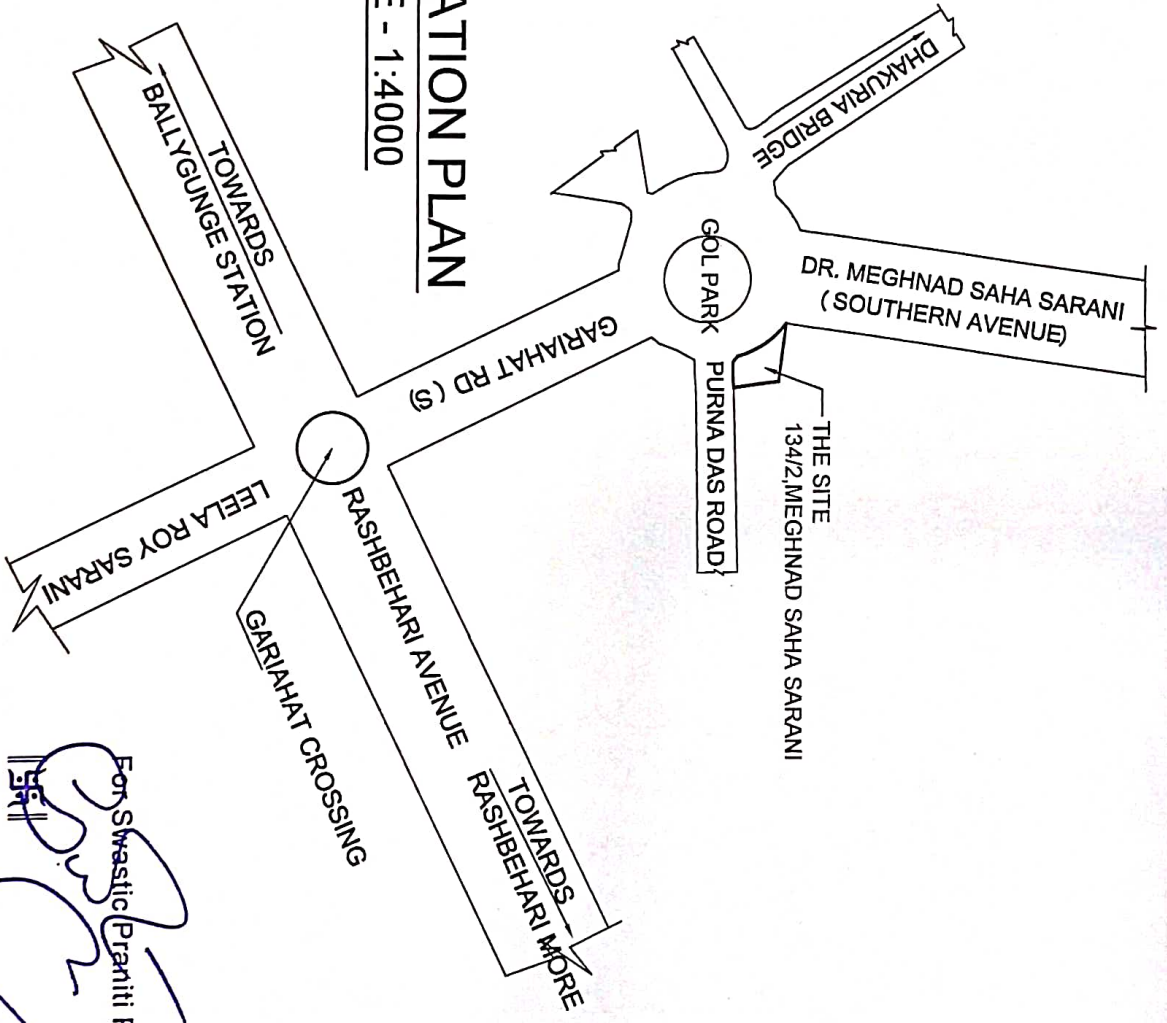

LOCATION PLAN

SCALE - 1:4000

For Swastic Praniti Pvt. Ltd.
Director